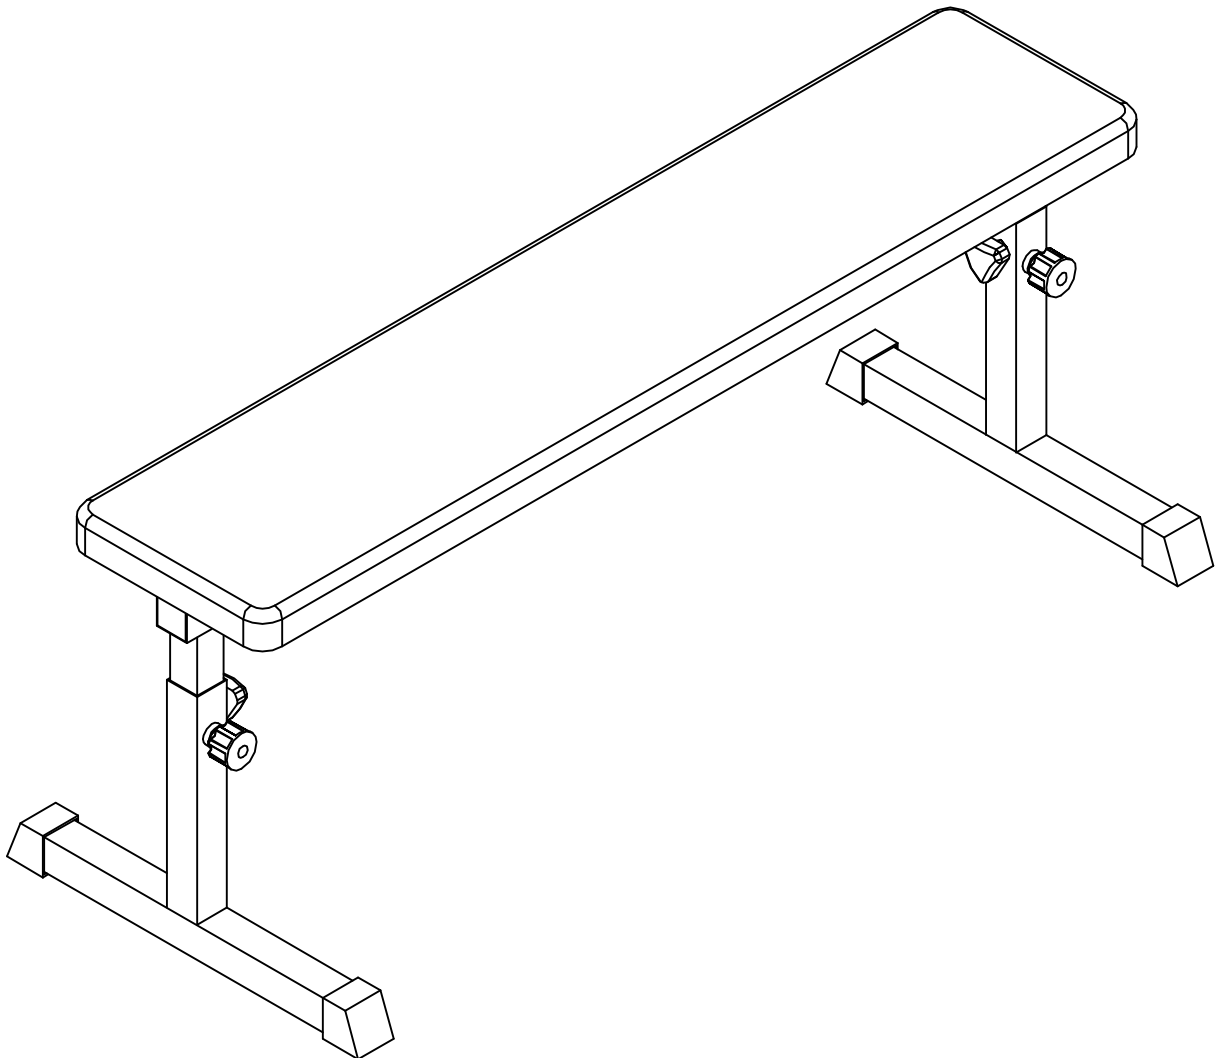

GYRONETICS
INNOVATIVE FITNESS PRODUCTS

Flat Bench (30000023)

GYRONETICS

INNOVATIVE FITNESS PRODUCTS

Carriage Bolt: (M8x50)

3pcs

Nut: (M8)

3pcs

Hex Bolt: (M8x20)

6pcs

Washer: (M8)

9pcs

1

	Carriage Bolt M8x50 - 3pcs		M8 Nut - 3pcs
	Hex Bolt M8x20 - 6pcs		Washer M8 - 9pcs

GYRONETICS

INNOVATIVE FITNESS PRODUCTS

Maximum Load:200kg