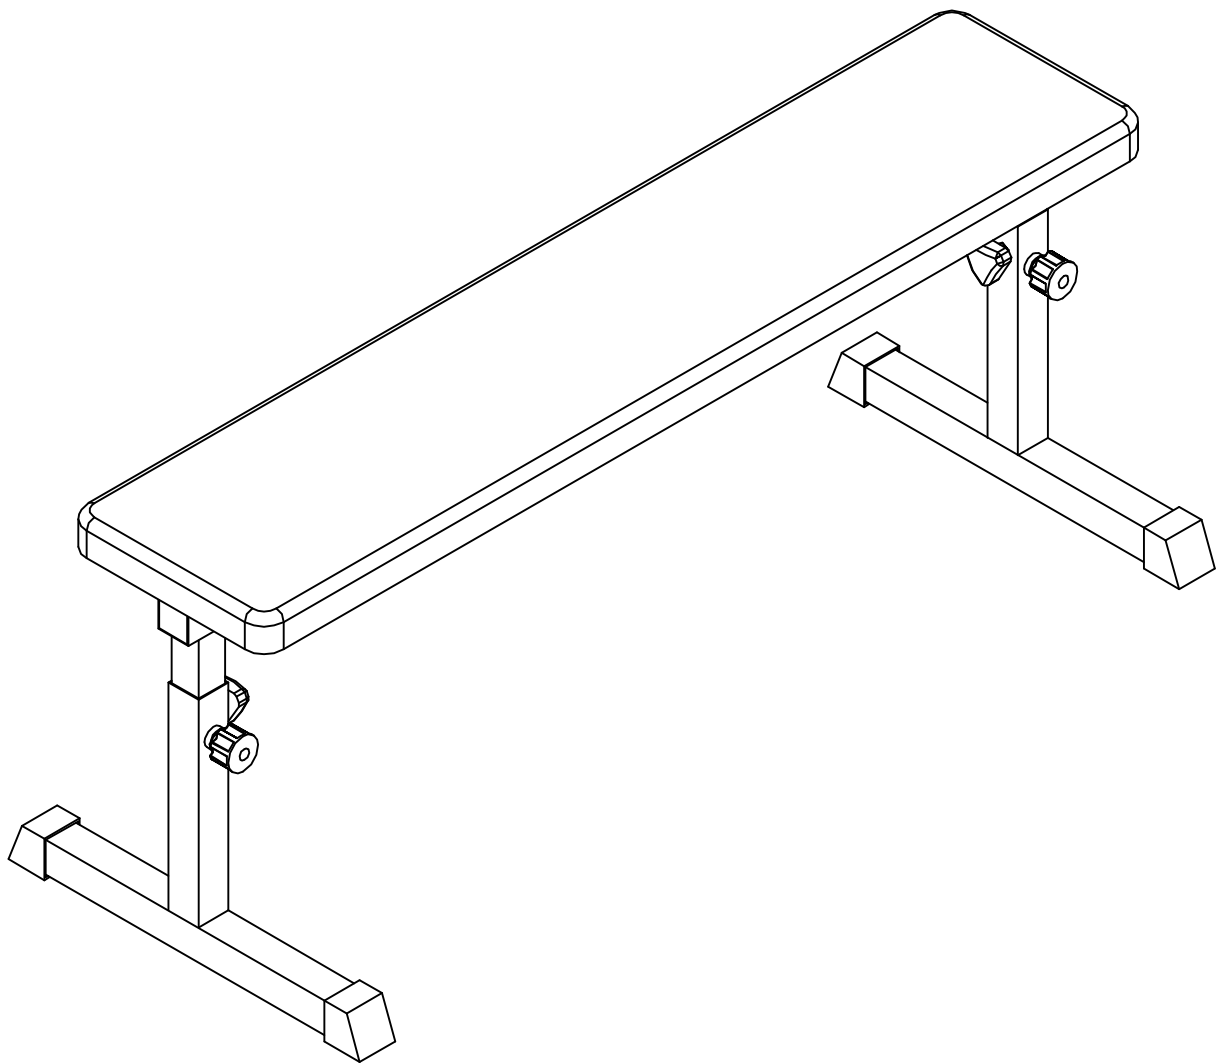

GYRONETICS
INNOVATIVE FITNESS PRODUCTS

Flat Bench (30000023)

GYRONETICS

INNOVATIVE FITNESS PRODUCTS

Carriage Bolt: (M8x50)

3pcs

Nut: (M8)

3pcs

Hex Bolt: (M8x20)

6pcs

Washer: (M8)

9pcs

1

	Carriage Bolt M8x50 - 3pcs		M8 Nut - 3pcs
	Hex Bolt M8x20 - 6pcs		Washer M8 - 9pcs

GYRONETICS

INNOVATIVE FITNESS PRODUCTS

Maximum Load:200kg