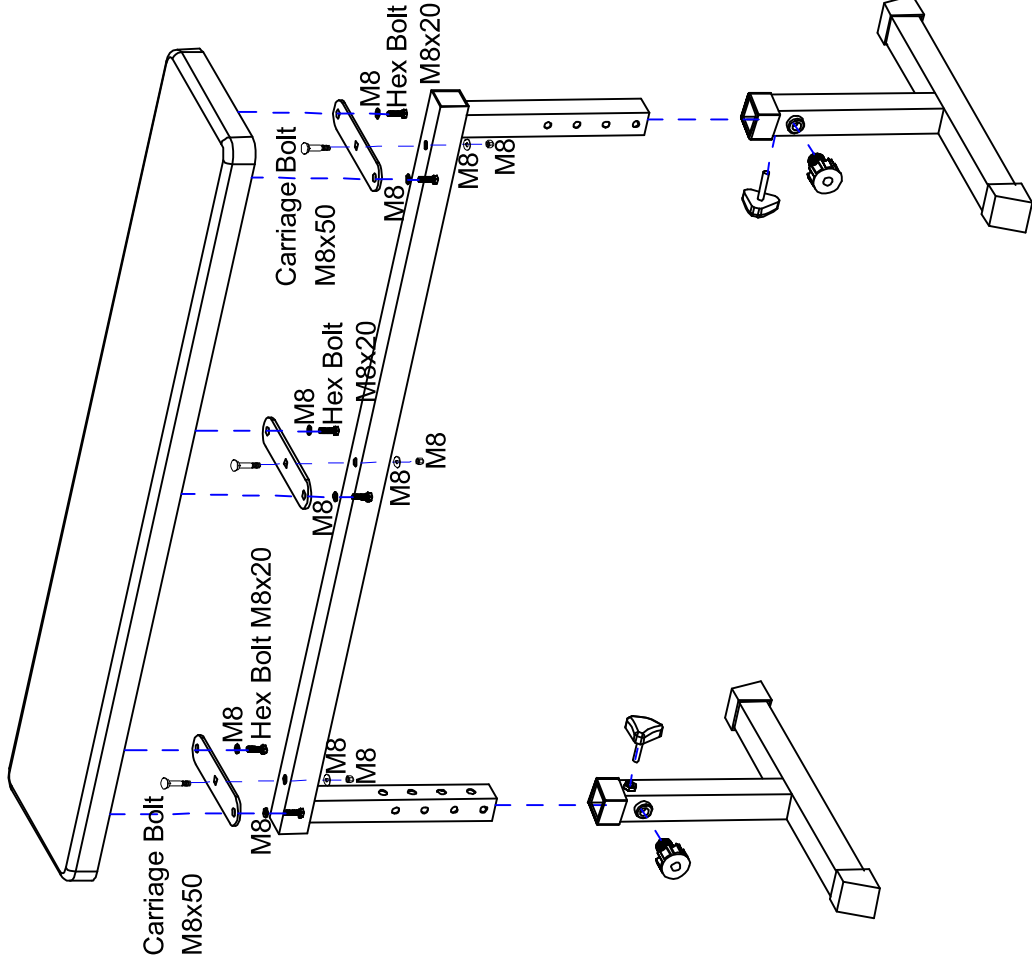

GYRONETICS
INNOVATIVE FITNESS PRODUCTS

Flat Bench (30000023)

GYRONETICS

INNOVATIVE FITNESS PRODUCTS

Carriage Bolt: (M8x50)

3pcs

Nut: (M8)

3pcs

Hex Bolt: (M8x20)

6pcs

Washer: (M8)

9pcs

1

	Carriage Bolt M8x50 - 3pcs		M8 Nut - 3pcs
	Hex Bolt M8x20 - 6pcs		Washer M8 - 9pcs

GYRONETICS

INNOVATIVE FITNESS PRODUCTS

Maximum Load:200kg