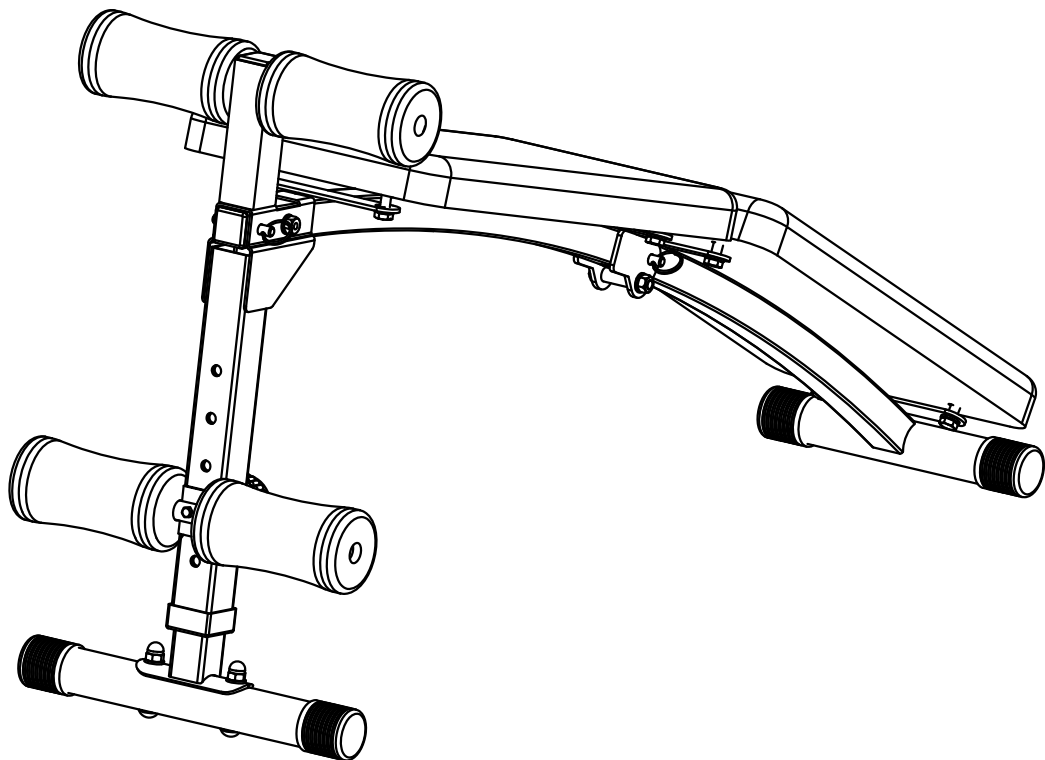

GORILLA SPORTS

Folding Sit-up Bench (10000481)

GORILLA SPORTS

Bolt M8*45

1x

Bolt M8*45

2x

Bolt M8x16

8x

Arc Washer $\varnothing 8$

2x

Washer $\varnothing 8$

12x

Nut M8

2x

Nut M8

2x

Pin

2x

GORILLA SPORTS

Maximum load 150KG

1

2

3

	
Bolt M8*45 1PCS	Nut M8 1PCS
	
Washer ø8 2PCS	Pin 1PCS

4

	
Bolt M8x16 8PCS	Foam 2PCS
	
Washer ø8 8PCS	