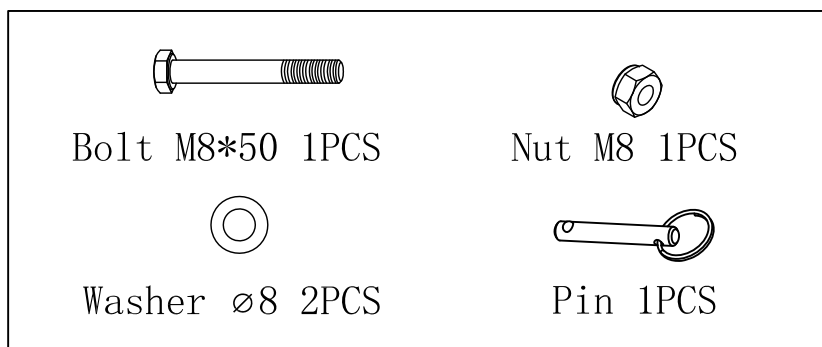

2x

Pin

2x

GORILLA SPORTS

Maximum load 150KG

1

2

3

	
Bolt M8*45 1PCS	Nut M8 1PCS
	
Washer ø8 2PCS	Pin 1PCS

4

	
Bolt M8x16 8PCS	Foam 2PCS
	
Washer ø8 8PCS	