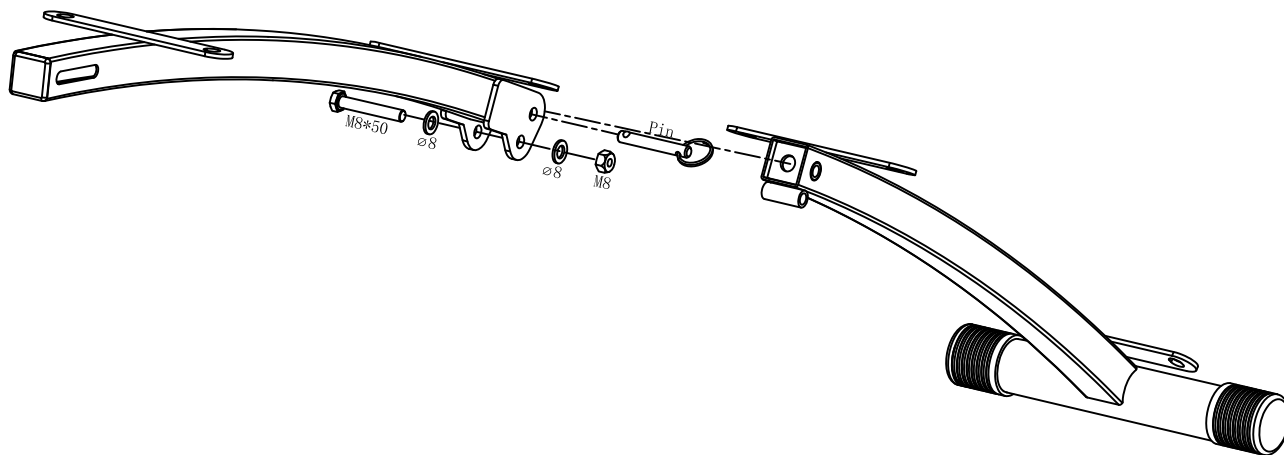

2x

Pin

2x

GORILLA SPORTS

Maximum load 150KG

1

2

3

	
Bolt M8*45 1PCS	Nut M8 1PCS
	
Washer ø8 2PCS	Pin 1PCS

4

	
Bolt M8x16 8PCS	Foam 2PCS
	
Washer ø8 8PCS	