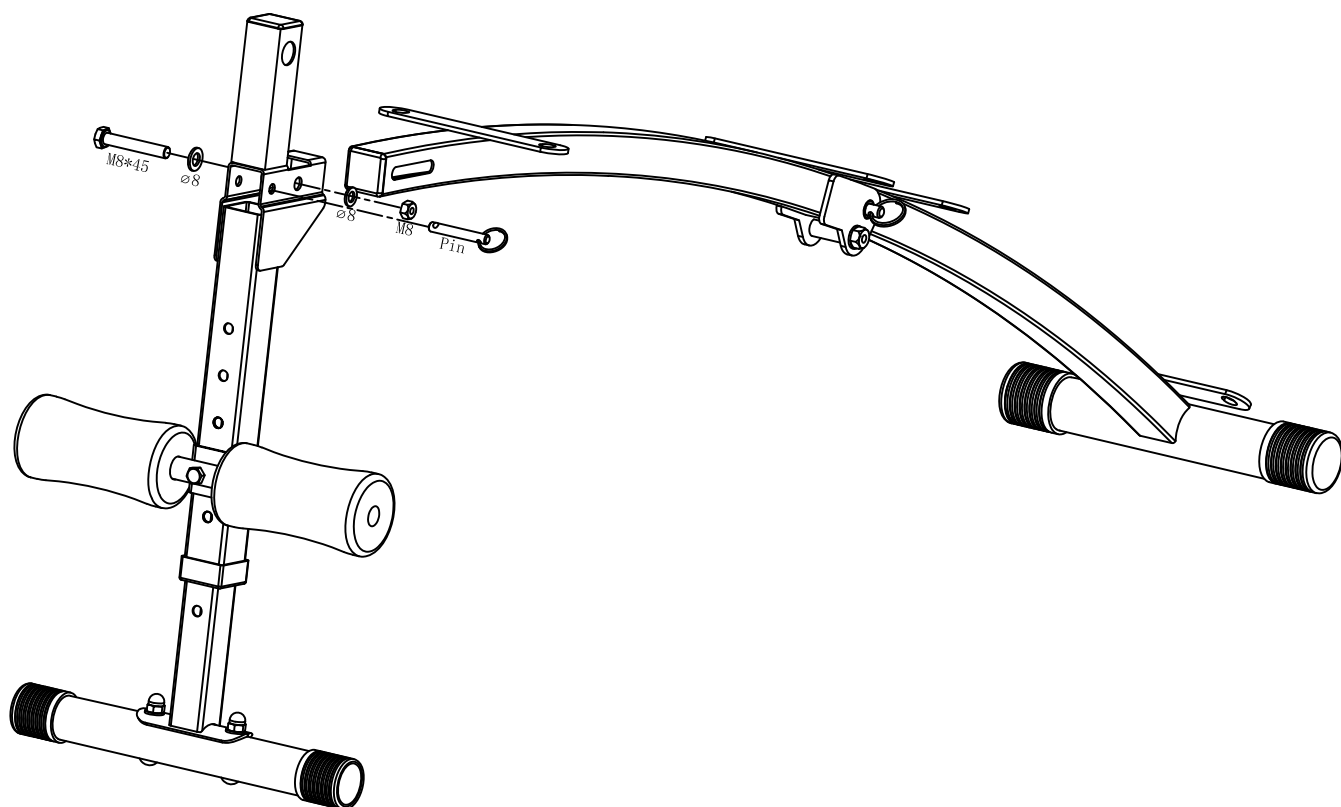

2x

Pin

2x

GORILLA SPORTS

Maximum load 150KG

1

2

3

	
Bolt M8*45 1PCS	Nut M8 1PCS
	
Washer ø8 2PCS	Pin 1PCS

4

	
Bolt M8x16 8PCS	Foam 2PCS
	
Washer ø8 8PCS	