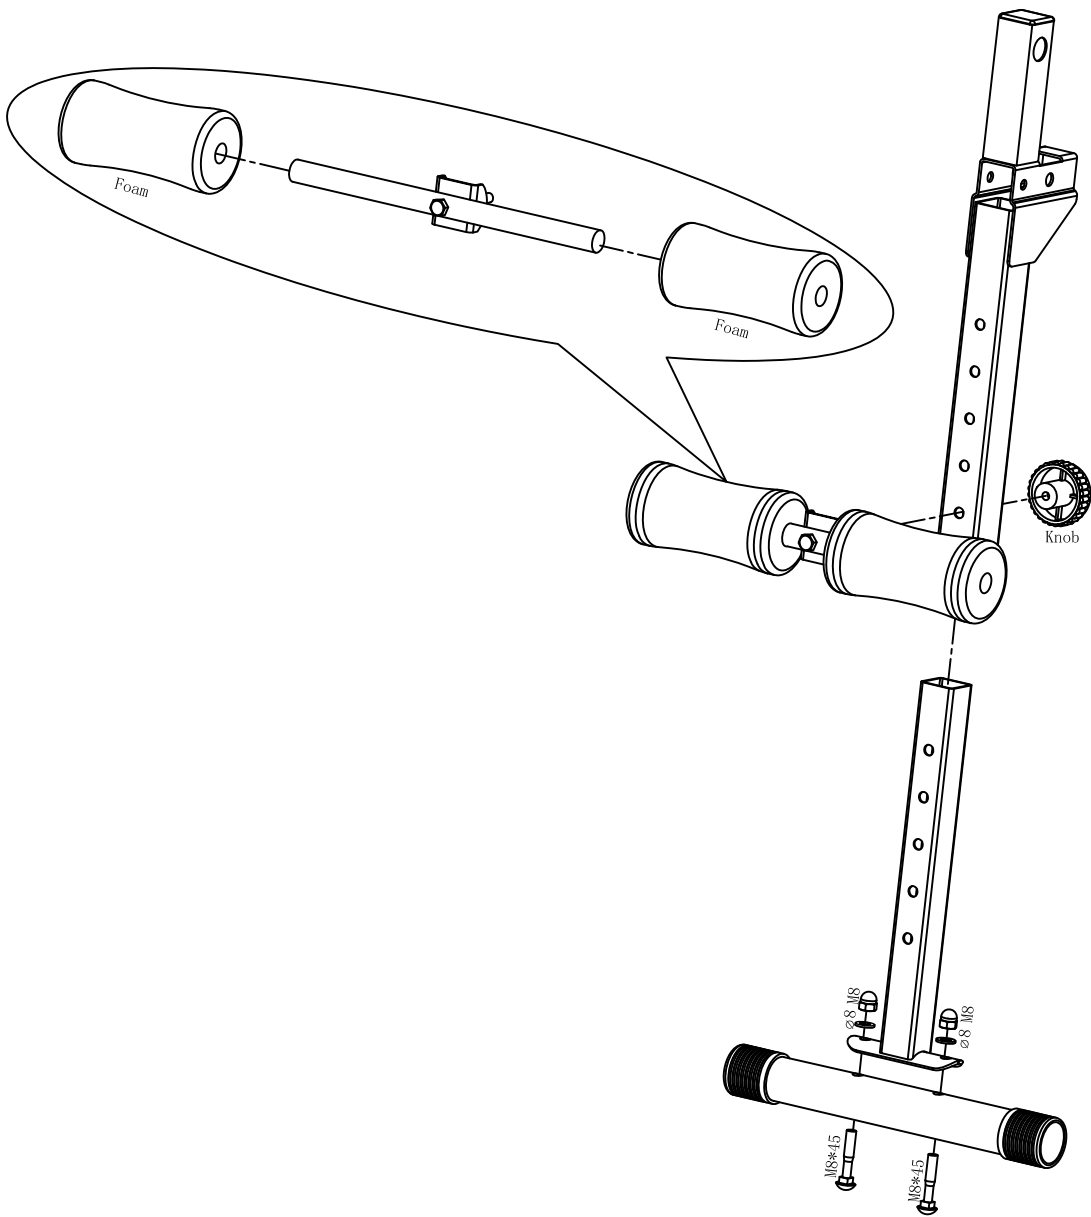

2x

Pin

2x

GORILLA SPORTS

Maximum load 150KG

1

2

3

	
Bolt M8*45 1PCS	Nut M8 1PCS
	
Washer ø8 2PCS	Pin 1PCS

4

	
Bolt M8x16 8PCS	Foam 2PCS
	
Washer ø8 8PCS	