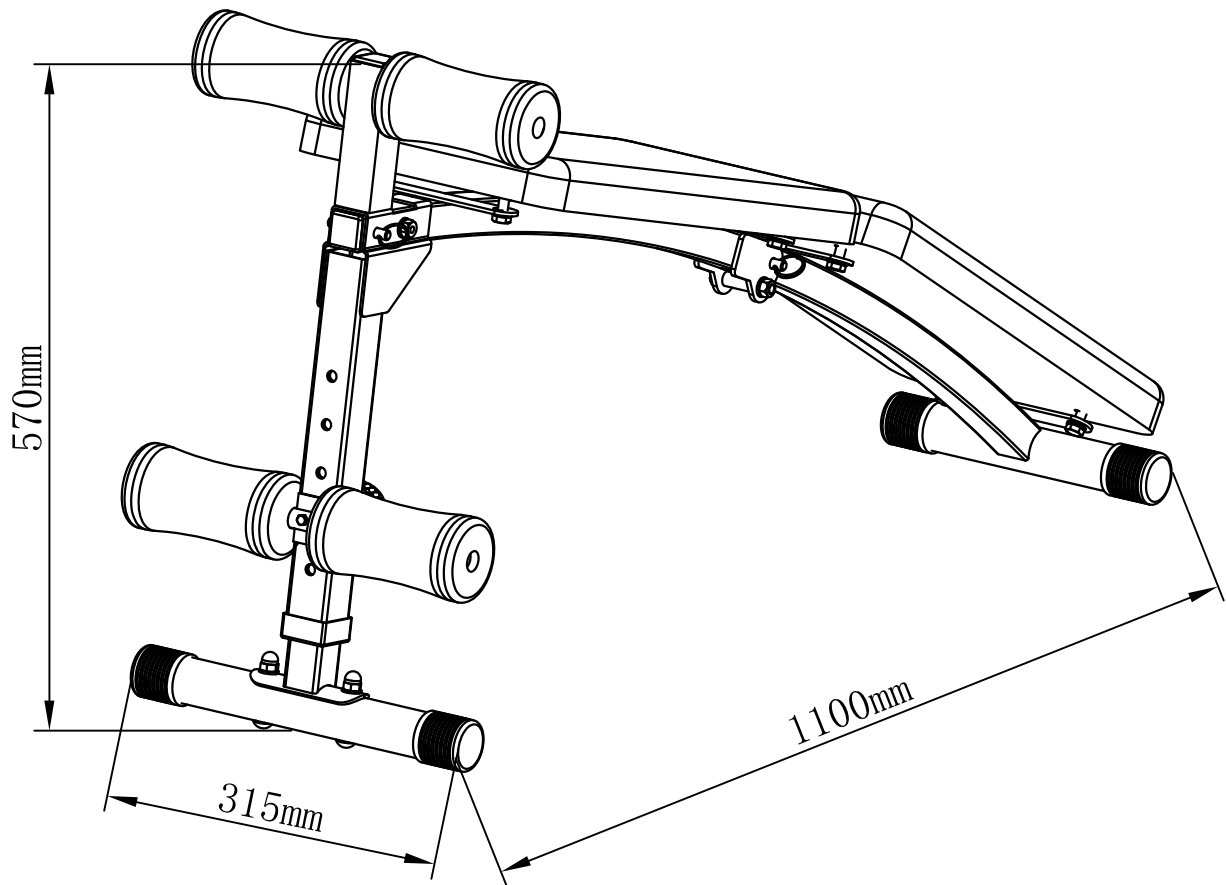

2x

Pin

2x

GORILLA SPORTS

Maximum load 150KG

1

2

3

	
Bolt M8*45 1PCS	Nut M8 1PCS
	
Washer ø8 2PCS	Pin 1PCS

4

	
Bolt M8x16 8PCS	Foam 2PCS
	
Washer ø8 8PCS	