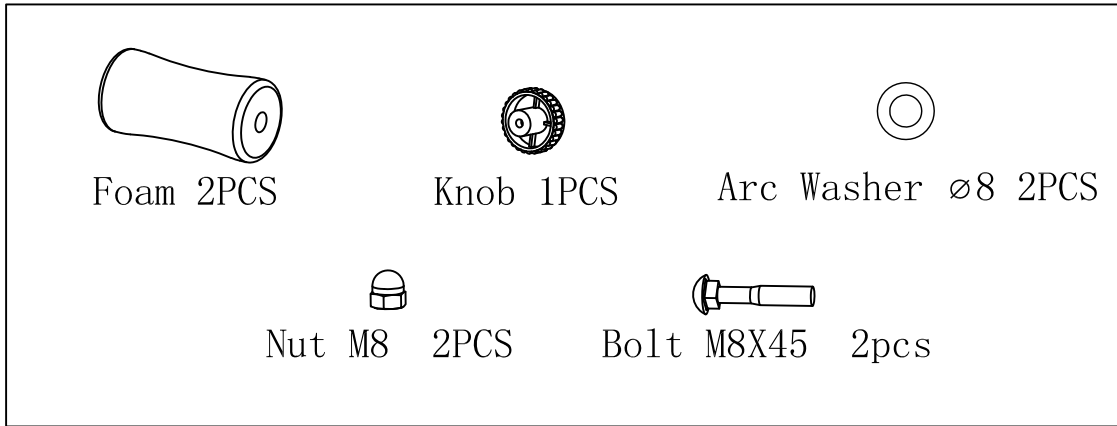

2x

Pin

2x

GORILLA SPORTS

Maximum load 150KG

1

2

3

	
Bolt M8*45 1PCS	Nut M8 1PCS
	
Washer ø8 2PCS	Pin 1PCS

4

	
Bolt M8x16 8PCS	Foam 2PCS
	
Washer ø8 8PCS	