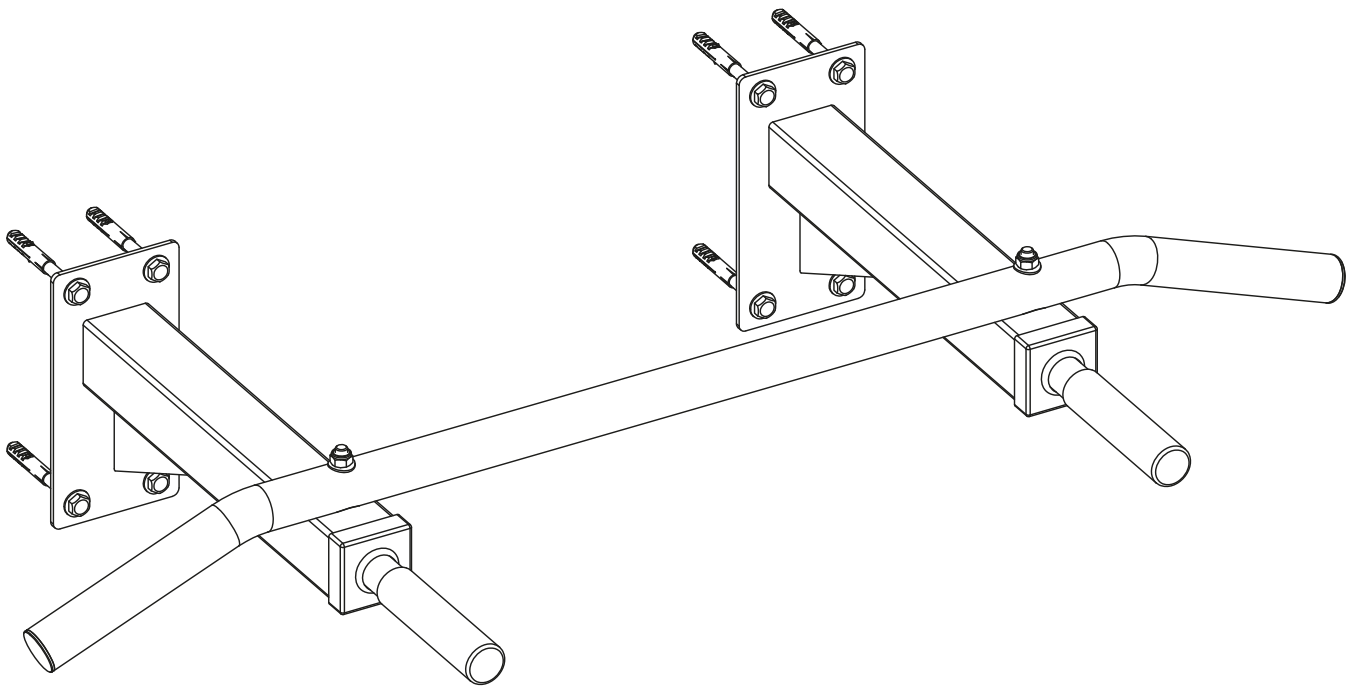

GORILLA SPORTS

CHIN UP BAR WALL MOUNTED (10000120)

GORILLA SPORTS

Arc Washer: ($\phi 8$)

2x

Hex Nut: (M8)

2x

Washer: ($\phi 8$)

8x

Carrigae Bolt: (M8*95)

2x

Bolt: (ST8*70)

8x

Plastic anchor

8x

Spanner

1x

GORILLA SPORTS

Width 101cm

Depth 51cm

Mounting plate height 19,5 cm width 9,5 cm

Maximum loading: 350KG

2