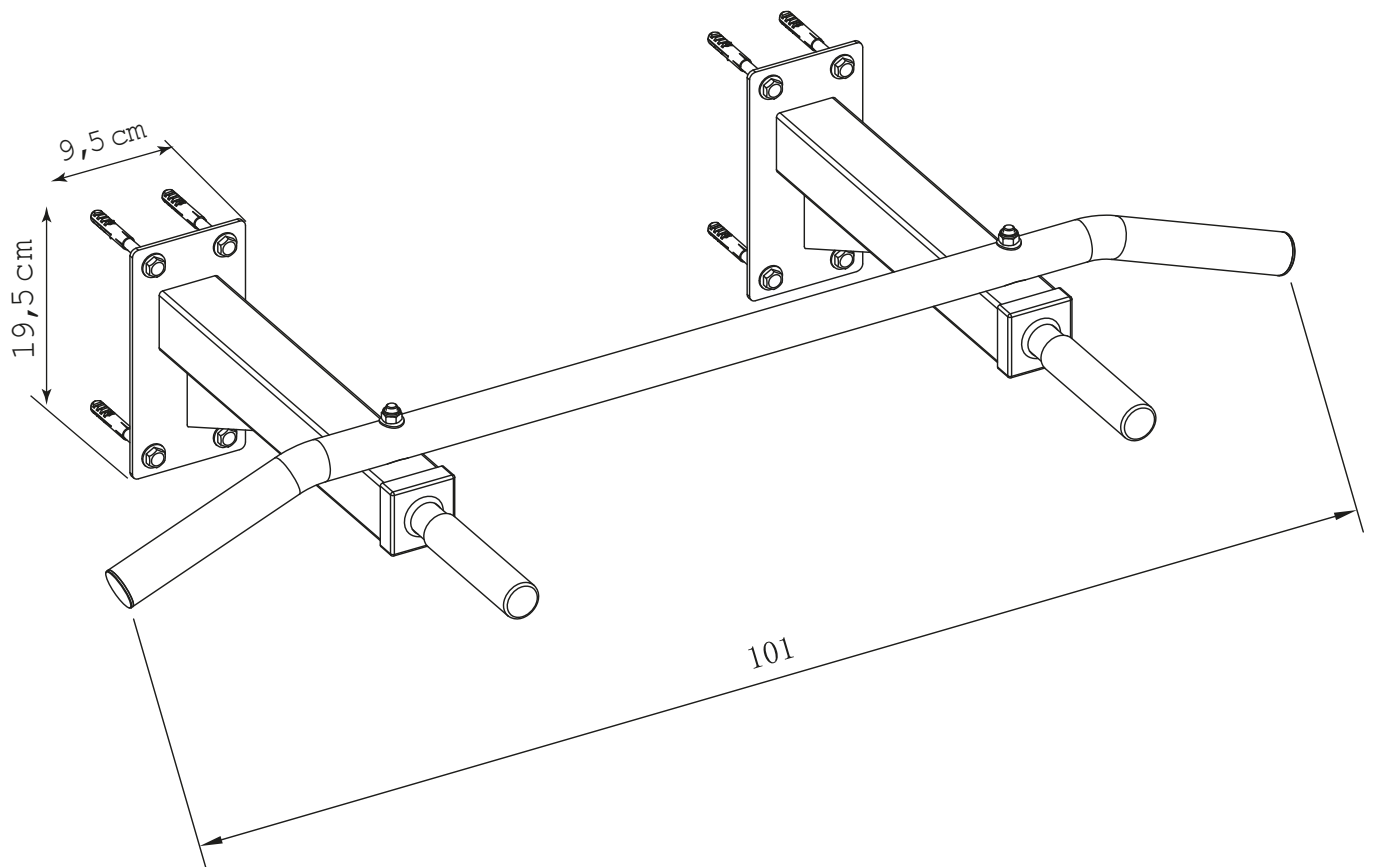

GORILLA SPORTS

CHIN UP BAR WALL MOUNTED (10000120)

GORILLA SPORTS

Arc Washer: ($\phi 8$)

2x

Hex Nut: (M8)

2x

Washer: ($\phi 8$)

8x

Carrigae Bolt: (M8*95)

2x

Bolt: (ST8*70)

8x

Plastic anchor

8x

Spanner

1x

GORILLA SPORTS

Width 101cm

Depth 51cm

Mounting plate height 19,5 cm width 9,5 cm

Maximum loading: 350KG

2