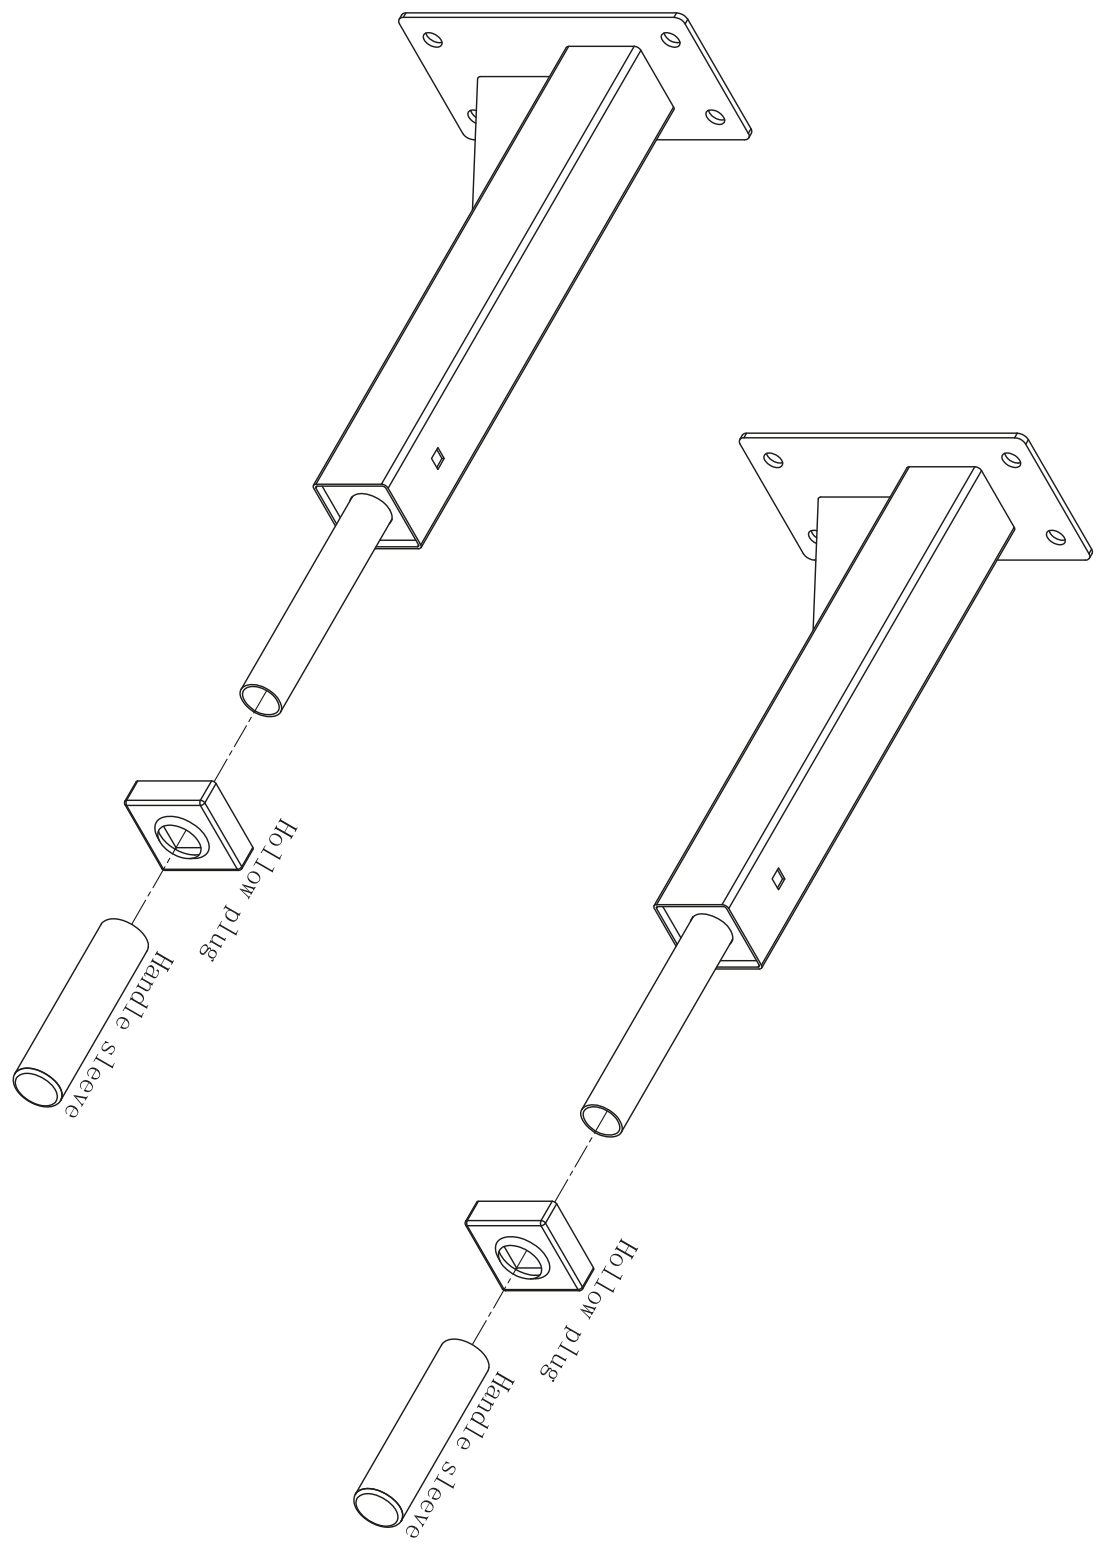

GORILLA SPORTS

CHIN UP BAR WALL MOUNTED (10000120)

GORILLA SPORTS

Arc Washer: ($\phi 8$)

2x

Hex Nut: (M8)

2x

Washer: ($\phi 8$)

8x

Carrigae Bolt: (M8*95)

2x

Bolt: (ST8*70)

8x

Plastic anchor

8x

Spanner

1x

GORILLA SPORTS

Width 101cm

Depth 51cm

Mounting plate height 19,5 cm width 9,5 cm

Maximum loading: 350KG

2