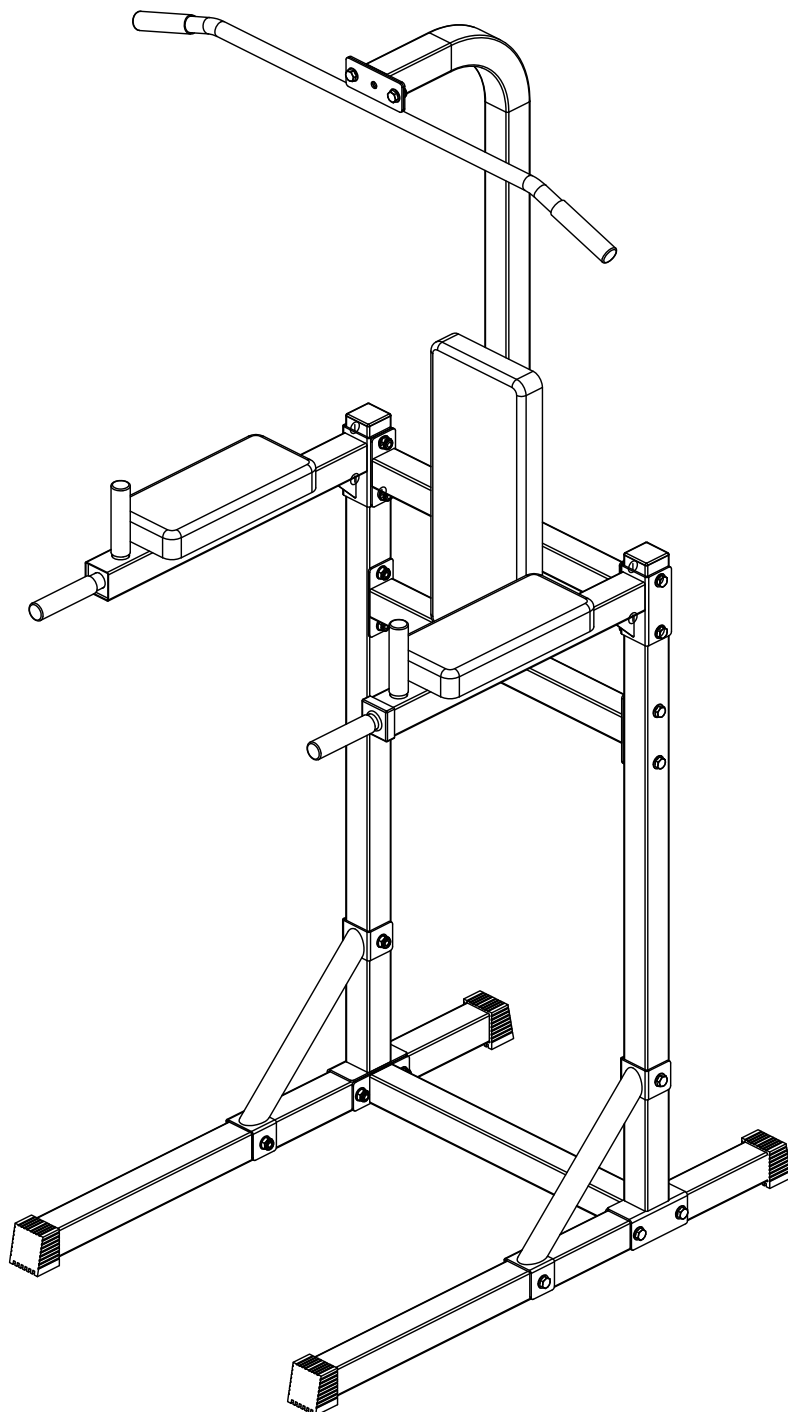

GORILLA SPORTS

CHIN UP STATION (10000127)

GORILLA SPORTS

Nut: (M10)

22x

Washer: (ϕ 10)

46x

Washer: (ϕ 8)

6x

Hex Bolt: (M10*75)

4x

Hex Bolt: (M10*25)

2x

Hex Bolt: (M10*70)

10x

Hex Bolt: (M10*20)

2x

Hex Bolt: (M10*65)

6x

Bolt: (M8*65) - 6PCS

6x

Spanner

2x

GORILLA SPORTS

Dimensions complete: 100 cm x 65 cm x 212 cm
Maximum loading: 90KG

1

Hex Bolt (M10*70) -4PCS

Hex Bolt (M10*65) -4PCS

Washer ($\phi 10$) -16PCS

Nut (M10) -8PCS

2

Hex Bolt (M10*70) - 4PCS