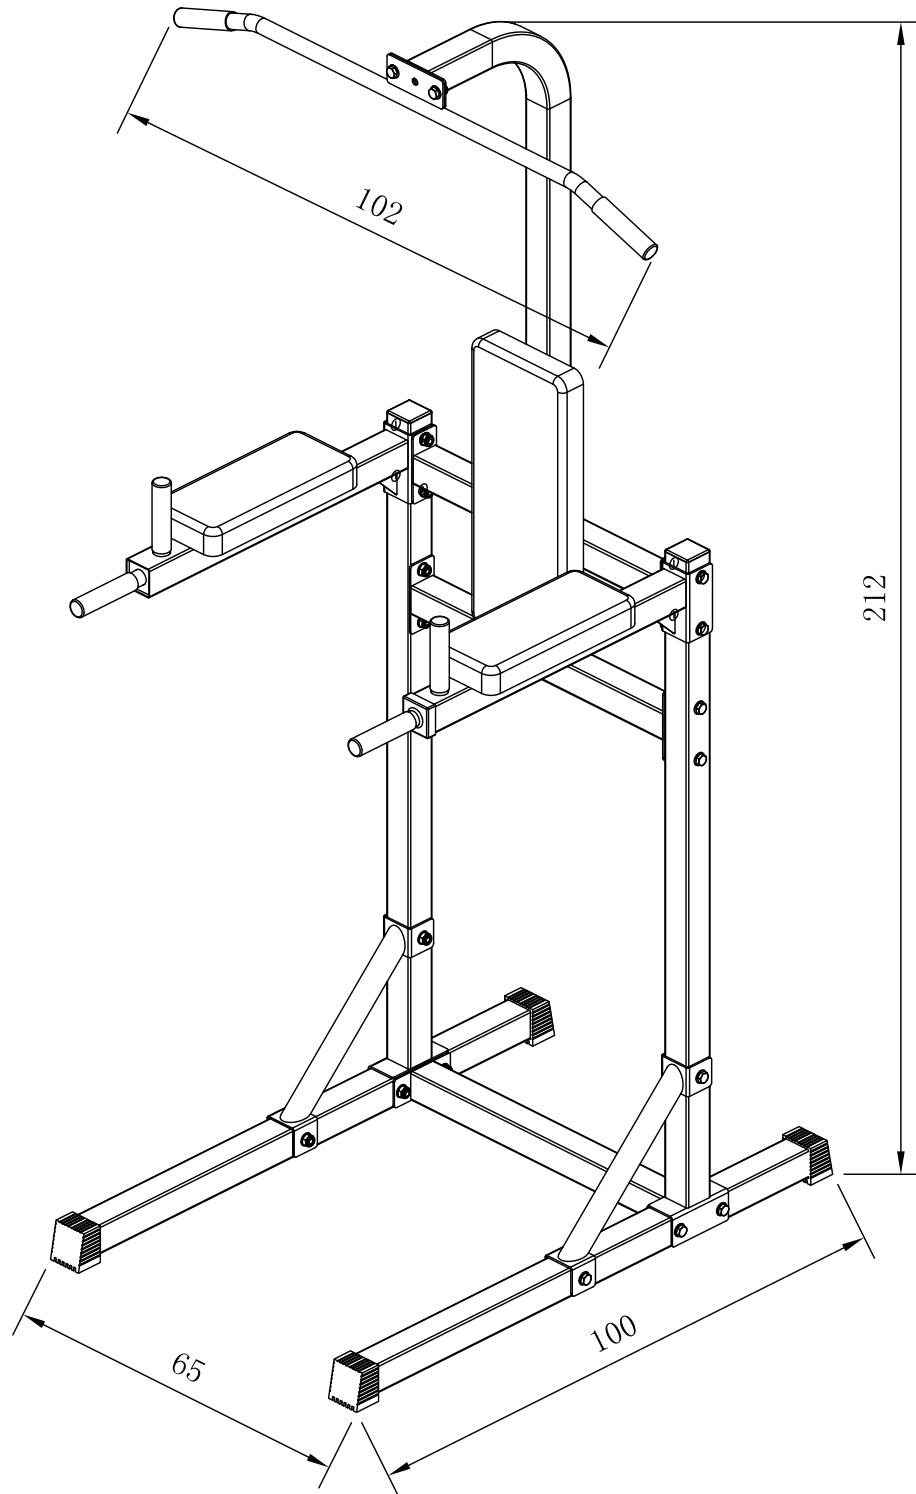

GORILLA SPORTS

CHIN UP STATION (10000127)

GORILLA SPORTS

Nut: (M10)

22x

Washer: (ϕ 10)

46x

Washer: (ϕ 8)

6x

Hex Bolt: (M10*75)

4x

Hex Bolt: (M10*25)

2x

Hex Bolt: (M10*70)

10x

Hex Bolt: (M10*20)

2x

Hex Bolt: (M10*65)

6x

Bolt: (M8*65) - 6PCS

6x

Spanner

2x

GORILLA SPORTS

Dimensions complete: 100 cm x 65 cm x 212 cm
Maximum loading: 90KG

1

Hex Bolt (M10*70) -4PCS

Hex Bolt (M10*65) -4PCS

Washer ($\phi 10$) -16PCS

Nut (M10) -8PCS

2

Hex Bolt (M10*70) - 4PCS