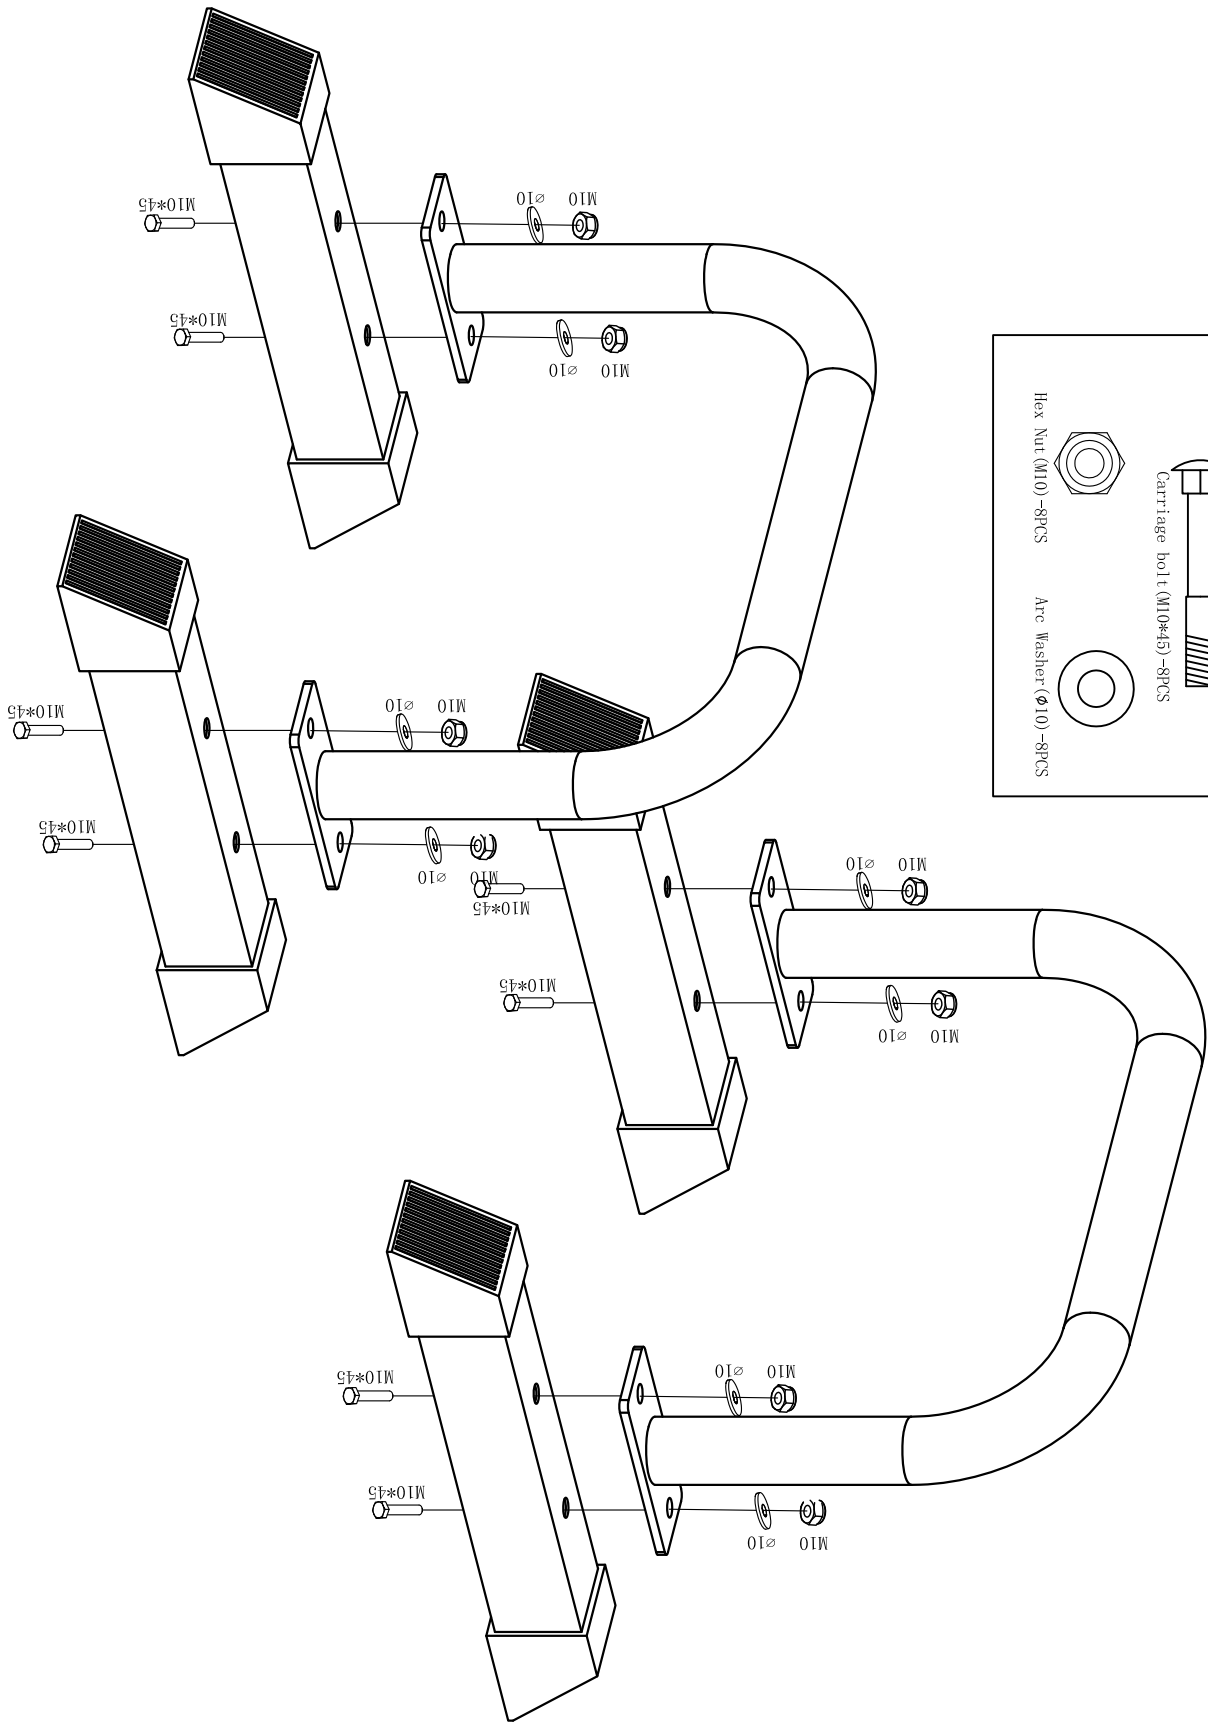

GORILLA SPORTS

Push up stand bar low (101128)

Maximum loading:100KG

Carriage bolt (M10*45)-8PCS	
Hex Nut (M10)-8PCS	
Arc Washer ($\varnothing 10$)-8PCS	