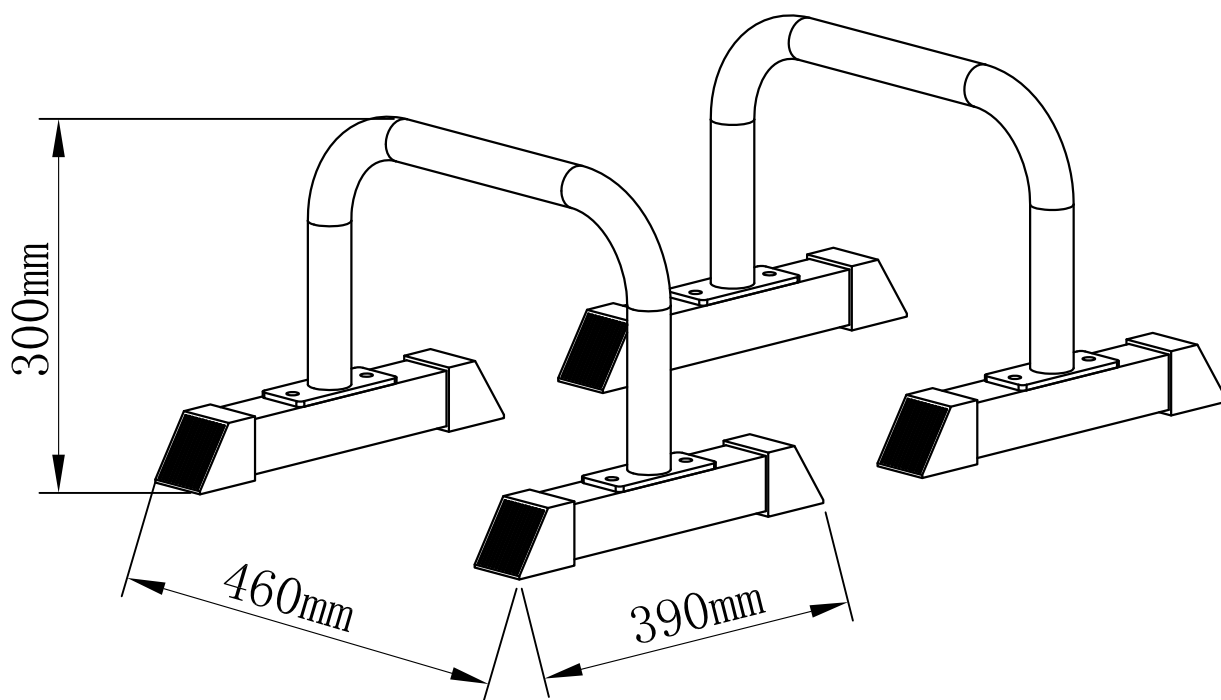

GORILLA SPORTS

Push up stand bar low (101128)

Maximum loading:100KG

Carriage bolt (M10*45)-8PCS	
Hex Nut (M10)-8PCS	
Arc Washer ($\varnothing 10$)-8PCS	